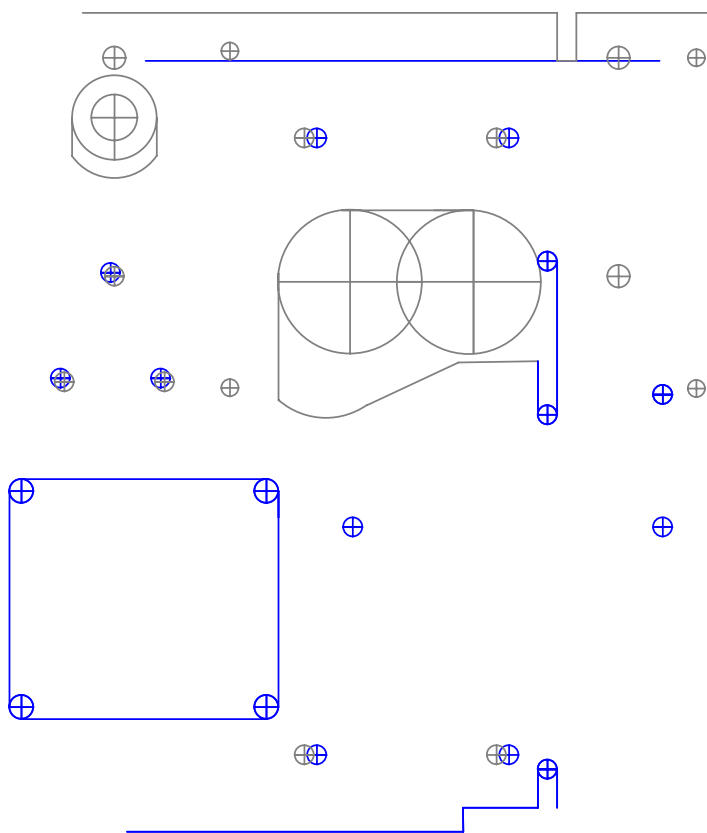

Blue is the original crutch locations
Black is the modified crutch locations

this line is 3'

this line is 80cm